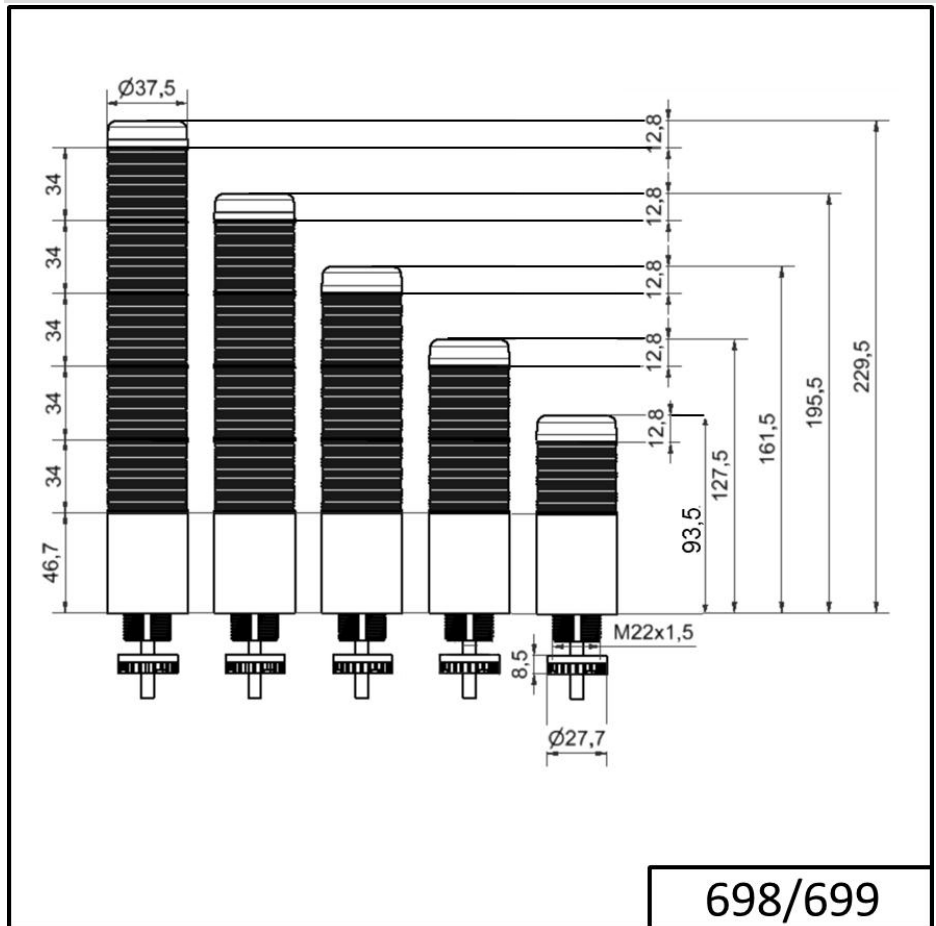

Completely pre-assembled Signal Towers / KOMPAKT 37
K37 plug EM Pulse tone 24VAC/DC BU/CL/GN

Part No.:	699.260.75
Series:	Kompakt 37

MECHANICAL DATA	
Height	243 mm
Diameter	38 mm
Materials	PC
Dome colour	Blue Clear Green Red Yellow
Housing colour	Black
Protection category	IP65
Connection	M12 plug 8-pole
Cable entry	Membrane grommet
Cable entry minimum	d = 1 mm
Cable entry maximum	d = 9 mm
Tension relief	Pull-out protection
Type of fixing	Built-in mounting
Working temperature minimum	-20°C
Working temperature maximum	+50°C
UL Type Rating	Type 12 Type 4X
Weight with packaging	173 g
Product weight	119 g

OPTICAL DATA	
Light source	LED

For additional installation and mounting information, refer to the appropriate user guide at www.werma.com. This printed copy is for information only and is subject to alteration.

Completely pre-assembled Signal Towers / KOMPAKT 37
K37 plug EM Pulse tone 24VAC/DC BU/CL/GN

Light colour	Blue Green Red White Yellow
Optical signal image	Permanent
Service life optical	50,000 h maximum

ACUSTICAL DATA	
Volume/dB(max) at 1m distance	85,0 dB (A)
Acoustic signal image	Pulse tone
Audio frequency	2900 Hz
Acoustic service life	5,000 h minimum

DRAWING

For additional installation and mounting information, refer to the appropriate user guide at www.werma.com. This printed copy is for information only and is subject to alteration.